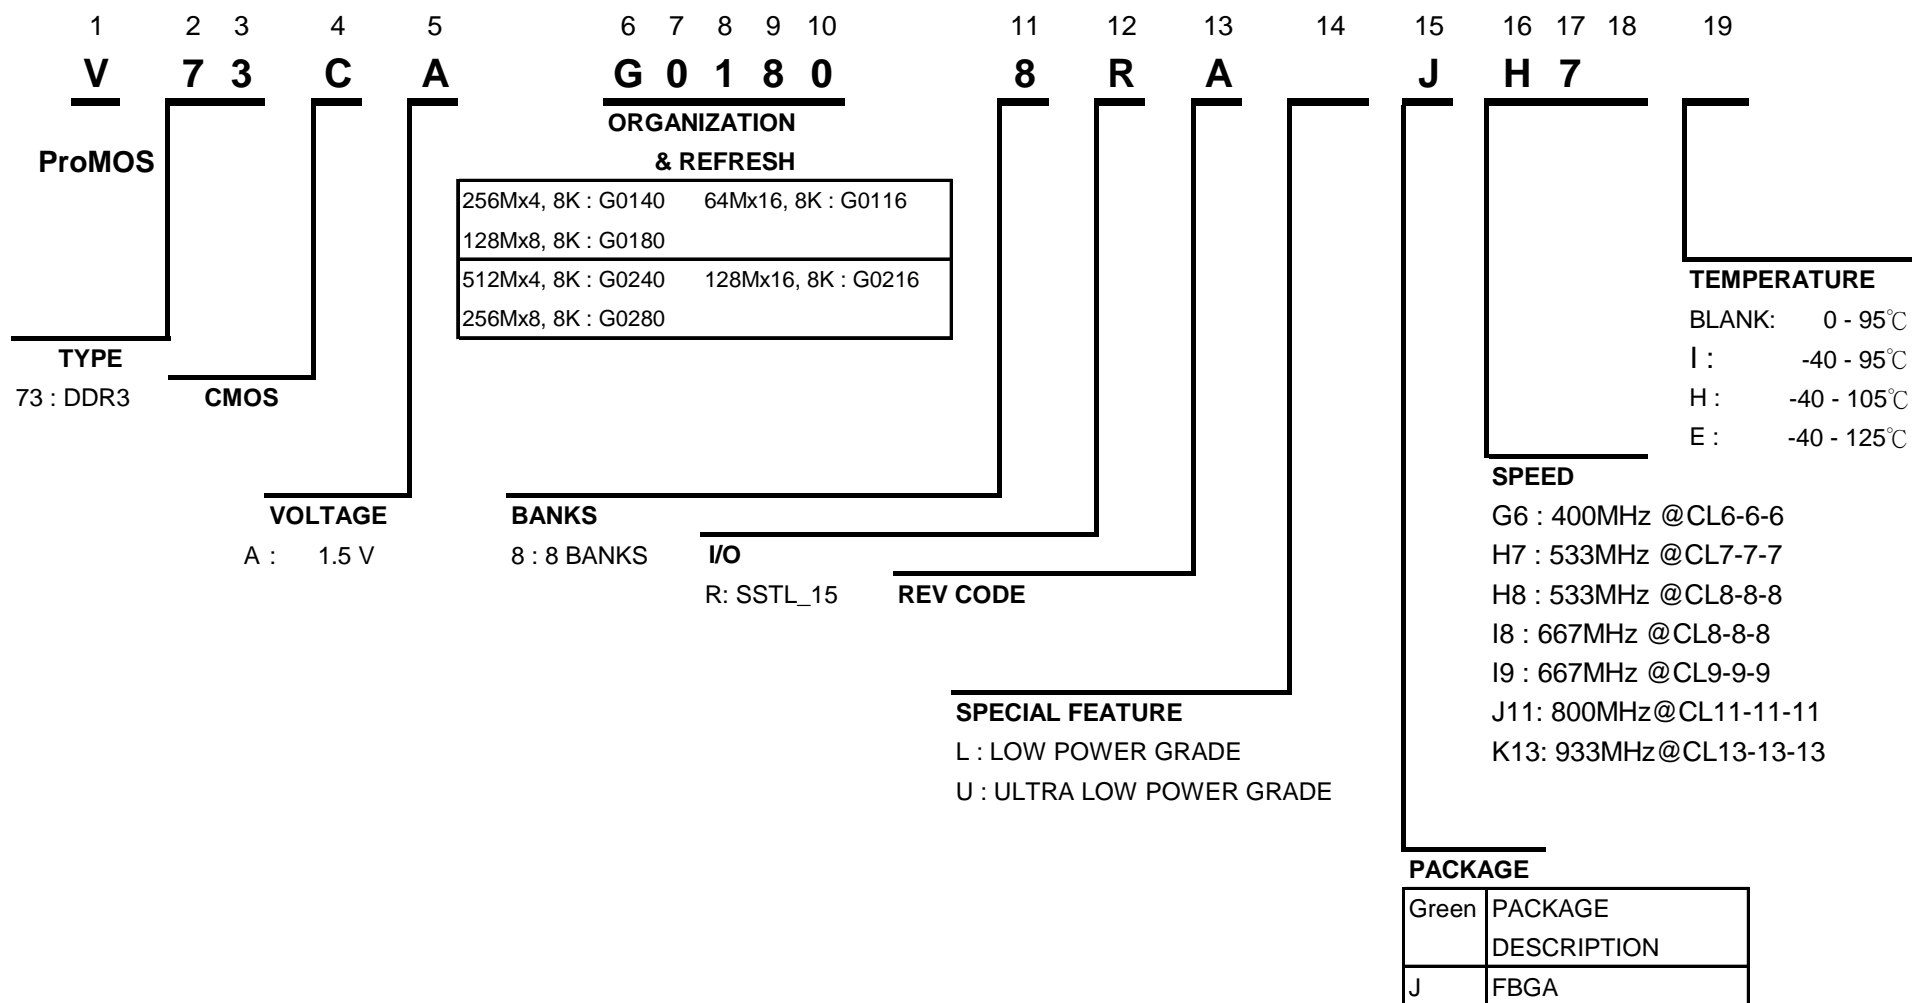

DDR3 Component Part Numbering

*GREEN: RoHS-compliant and Halogen-Free

DDR2 Component Part Numbering

*RoHS: Restriction of Hazardous Substances

DDR Component Part Numbering

*RoHS: Restriction of Hazardous Substances
*GREEN: RoHS-compliant and Halogen-Free

SDRAM Component Part Numbering

*GREEN: RoHS-compliant and Halogen-Free

Mobile SDR/DDR Component Part Numbering

*GREEN: RoHS-compliant and Halogen-Free

Flash MCP Part Numbering