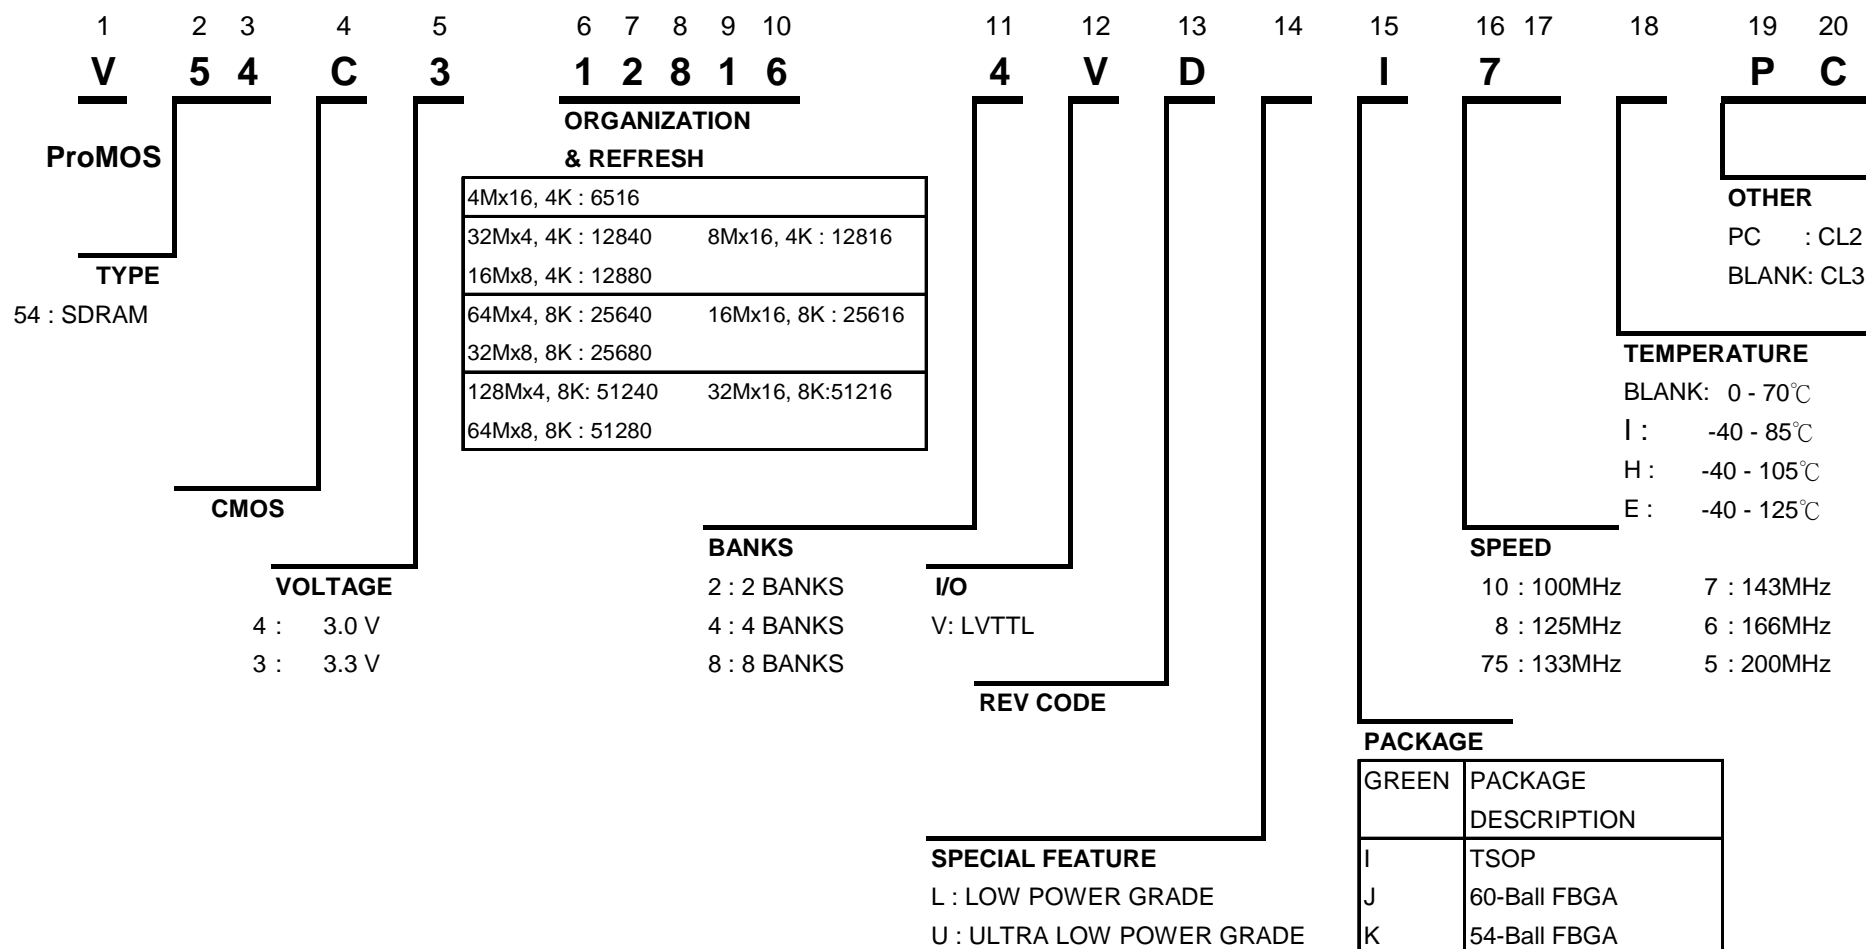

DDR3 Component Part Numbering

*GREEN: RoHS-compliant and Halogen-Free

DDR2 Component Part Numbering

*RoHS: Restriction of Hazardous Substances

DDR Component Part Numbering

*RoHS: Restriction of Hazardous Substances
*GREEN: RoHS-compliant and Halogen-Free

SDRAM Component Part Numbering

*GREEN: RoHS-compliant and Halogen-Free

Mobile SDR/DDR Component Part Numbering

*GREEN: RoHS-compliant and Halogen-Free

Flash MCP Part Numbering