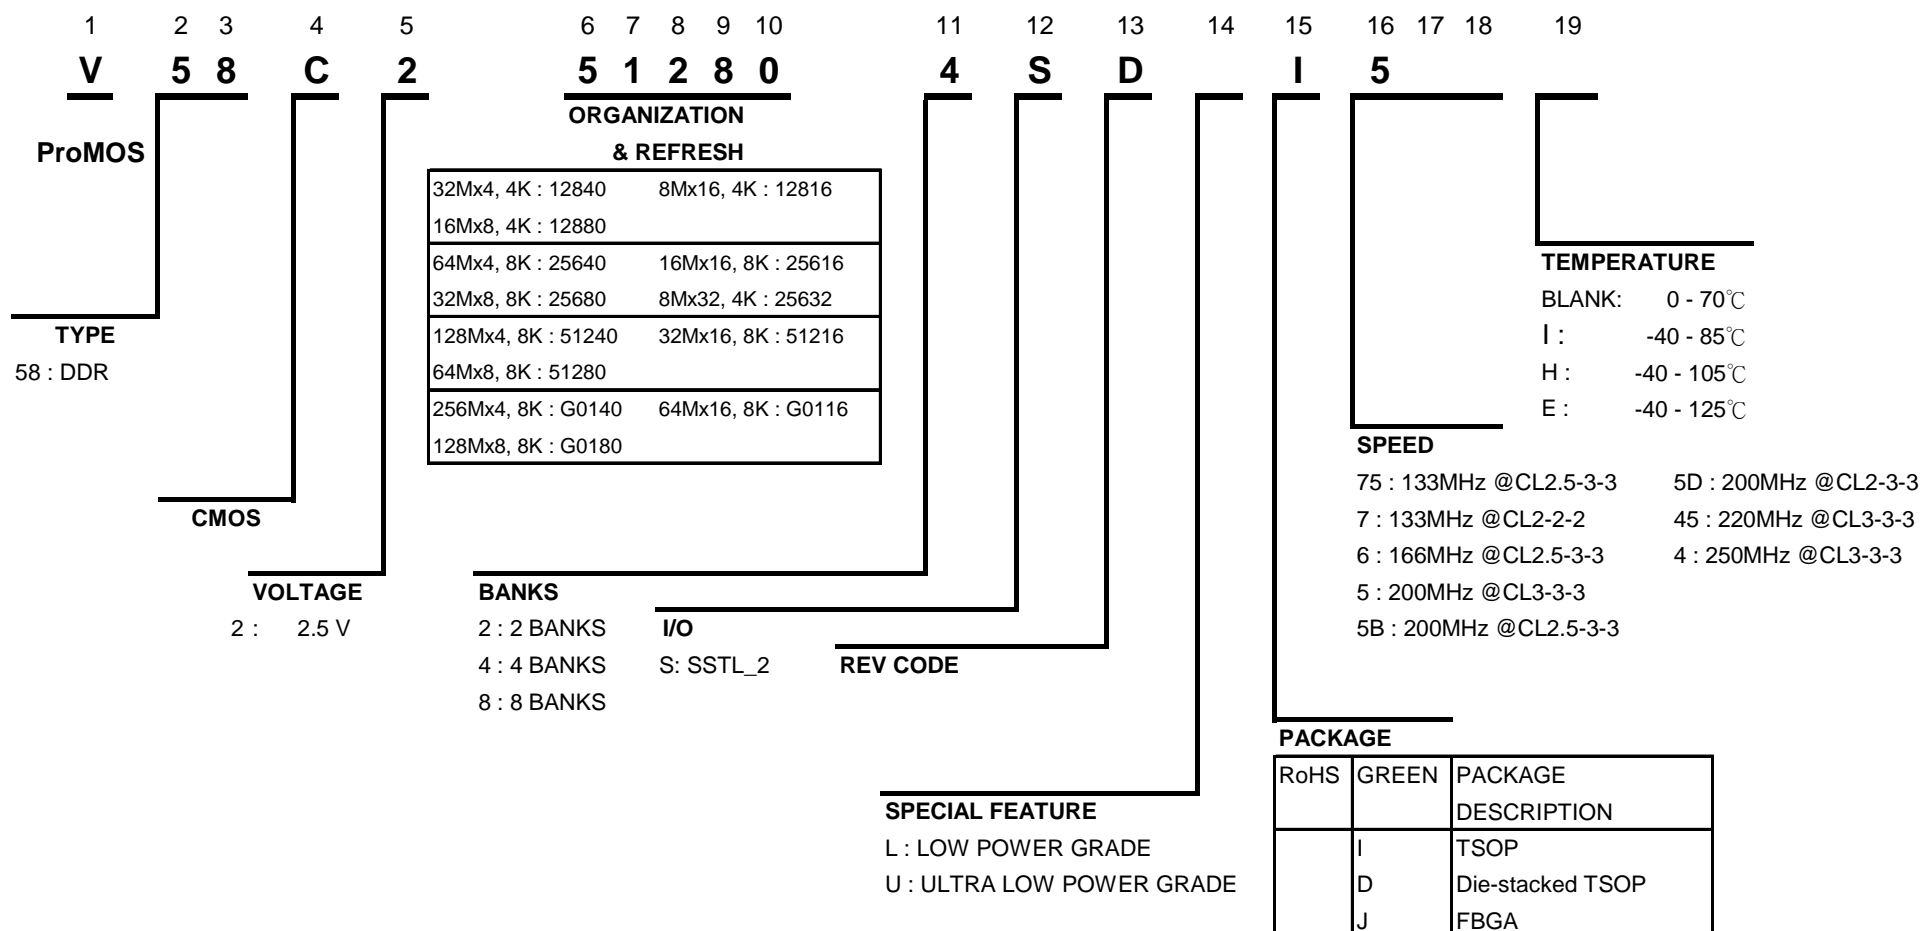

DDR3 Component Part Numbering

*GREEN: RoHS-compliant and Halogen-Free

DDR2 Component Part Numbering

*RoHS: Restriction of Hazardous Substances

DDR Component Part Numbering

*RoHS: Restriction of Hazardous Substances
*GREEN: RoHS-compliant and Halogen-Free

SDRAM Component Part Numbering

*GREEN: RoHS-compliant and Halogen-Free

Mobile SDR/DDR Component Part Numbering

*GREEN: RoHS-compliant and Halogen-Free

Flash MCP Part Numbering