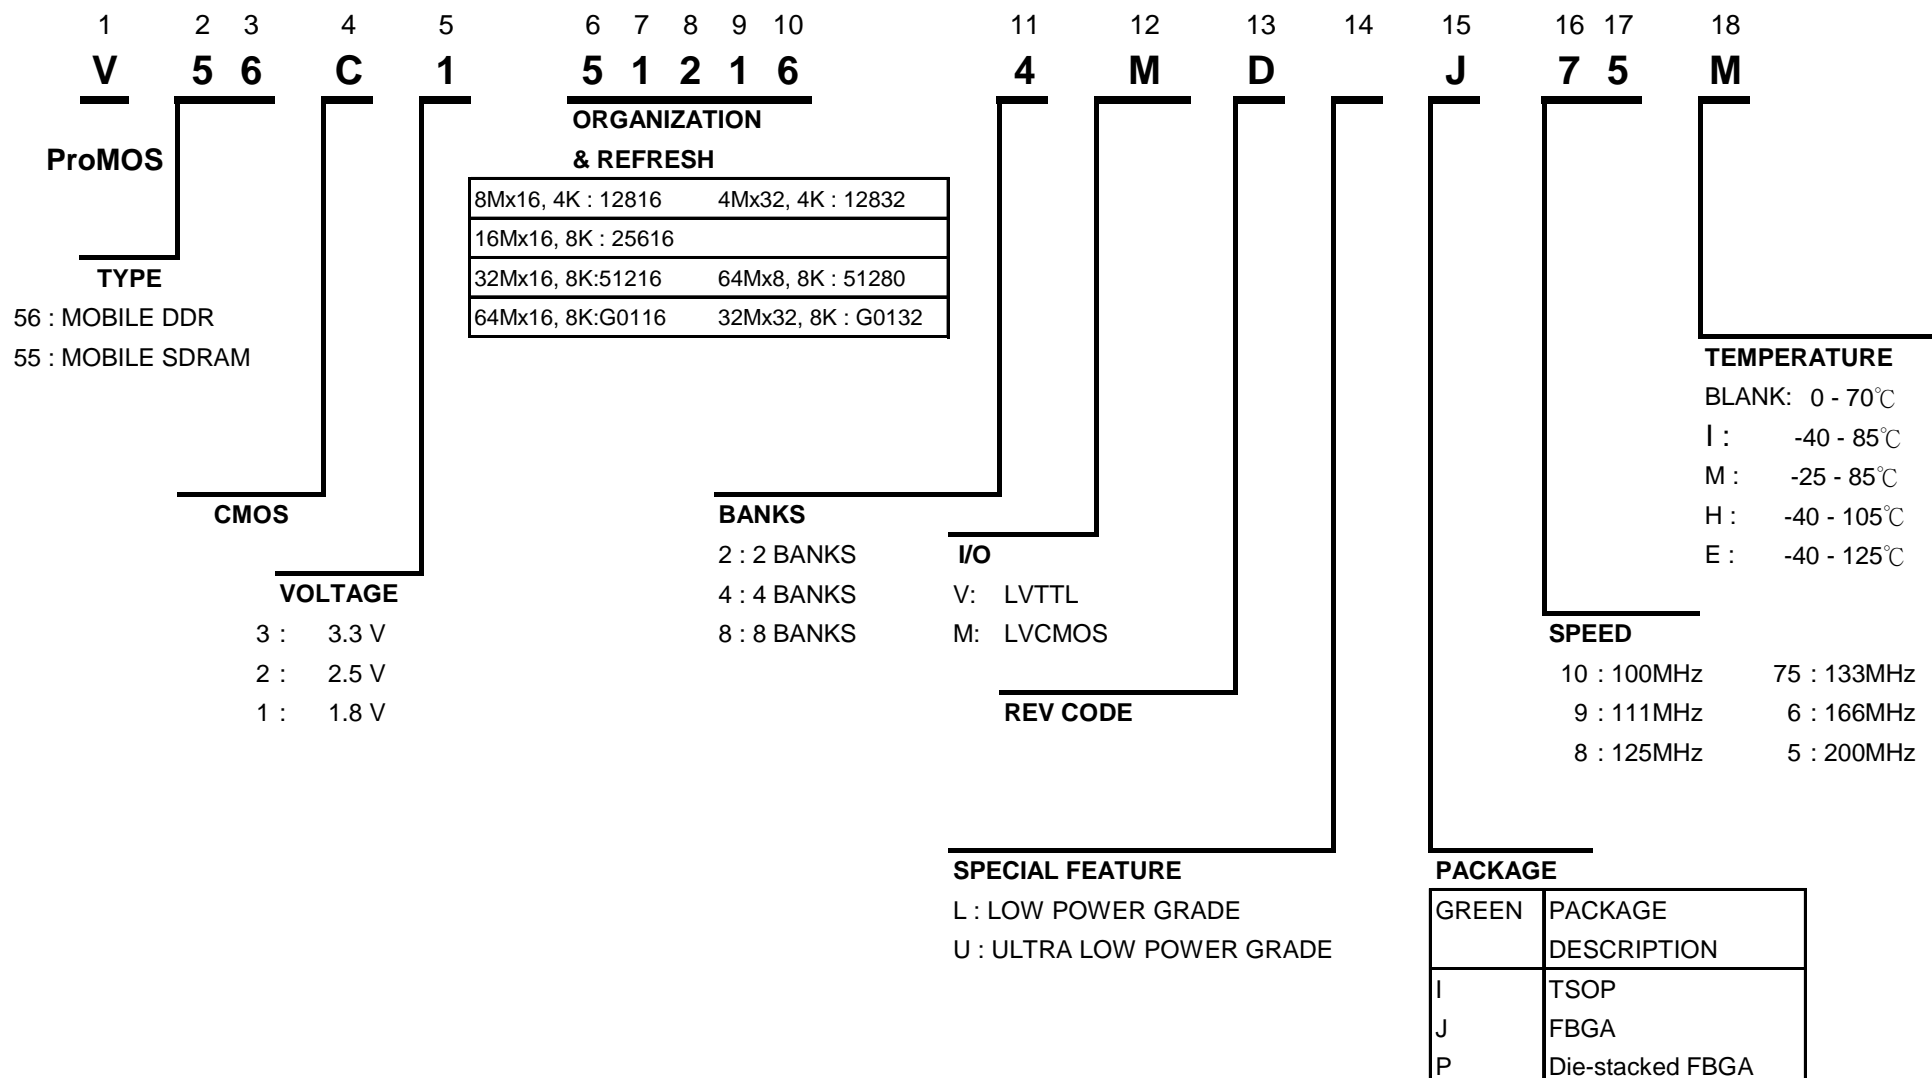

DDR3 Component Part Numbering

*GREEN: RoHS-compliant and Halogen-Free

DDR2 Component Part Numbering

*RoHS: Restriction of Hazardous Substances

DDR Component Part Numbering

*RoHS: Restriction of Hazardous Substances
*GREEN: RoHS-compliant and Halogen-Free

SDRAM Component Part Numbering

*GREEN: RoHS-compliant and Halogen-Free

Mobile SDR/DDR Component Part Numbering

*GREEN: RoHS-compliant and Halogen-Free

Flash MCP Part Numbering