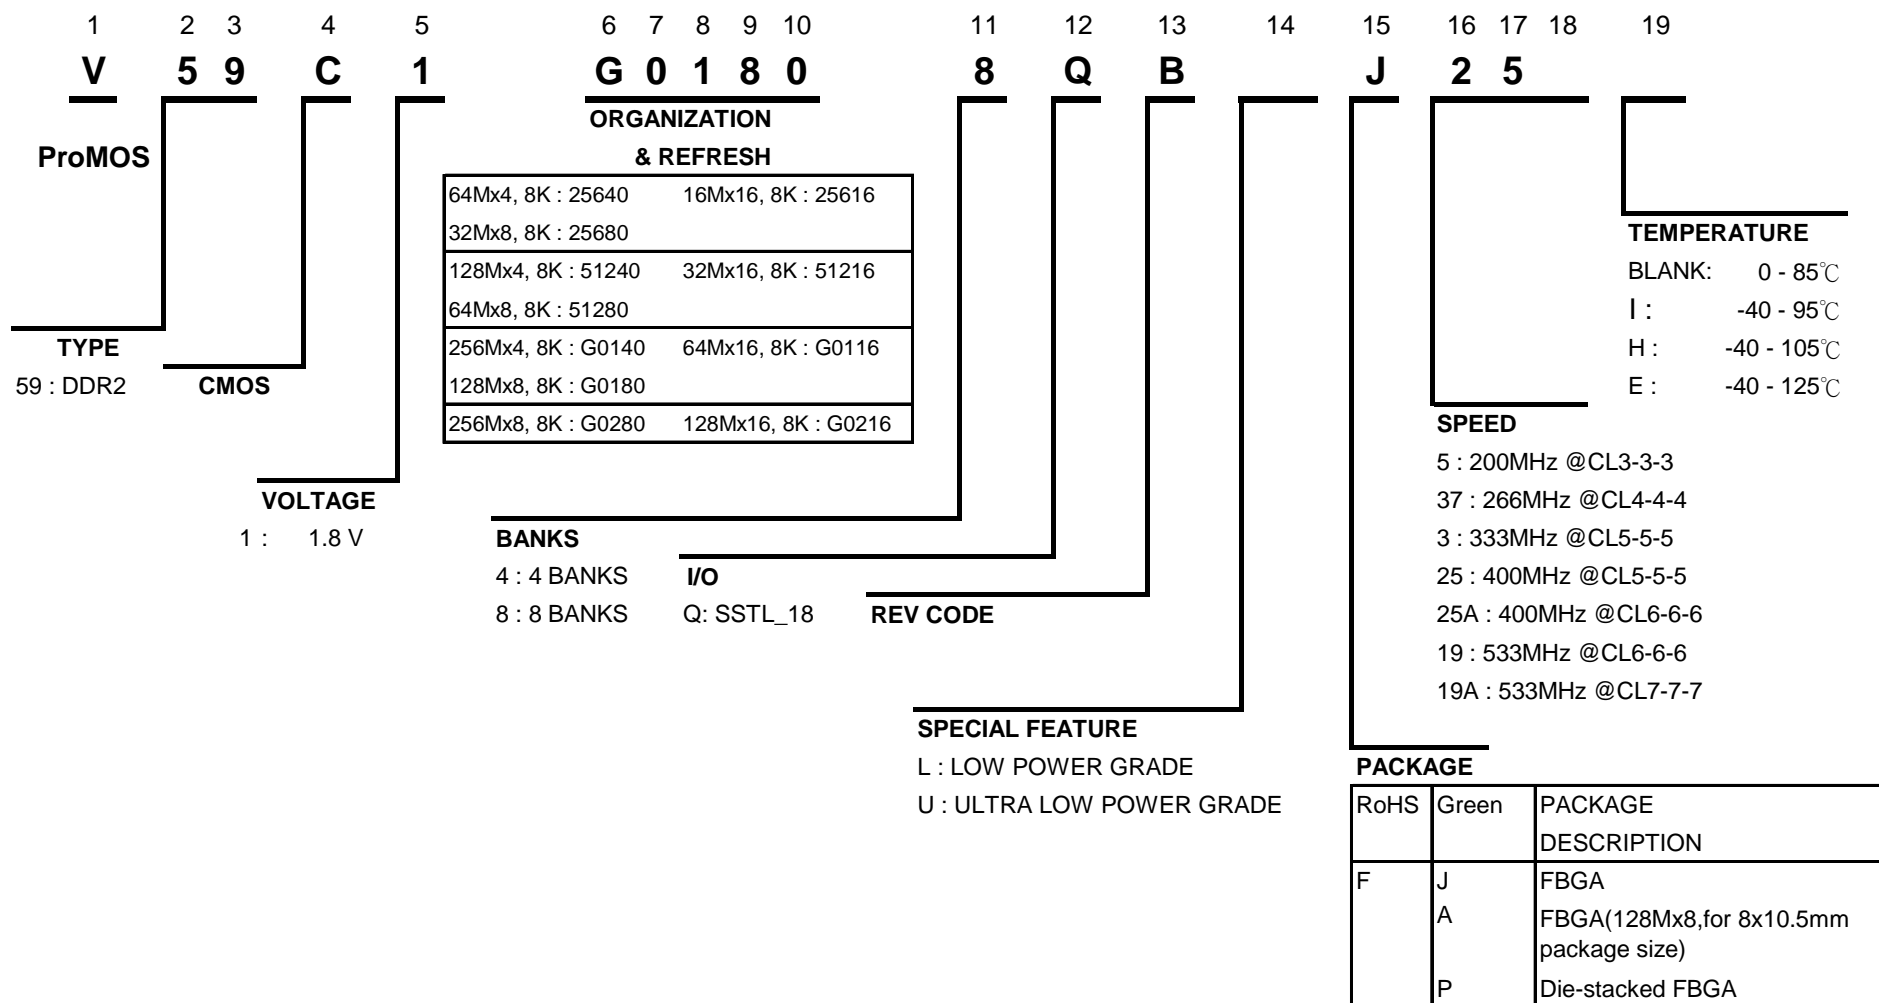

DDR3 Component Part Numbering

*GREEN: RoHS-compliant and Halogen-Free

DDR2 Component Part Numbering

*RoHS: Restriction of Hazardous Substances

DDR Component Part Numbering

*RoHS: Restriction of Hazardous Substances
*GREEN: RoHS-compliant and Halogen-Free

SDRAM Component Part Numbering

*GREEN: RoHS-compliant and Halogen-Free

Mobile SDR/DDR Component Part Numbering

*GREEN: RoHS-compliant and Halogen-Free

Flash MCP Part Numbering