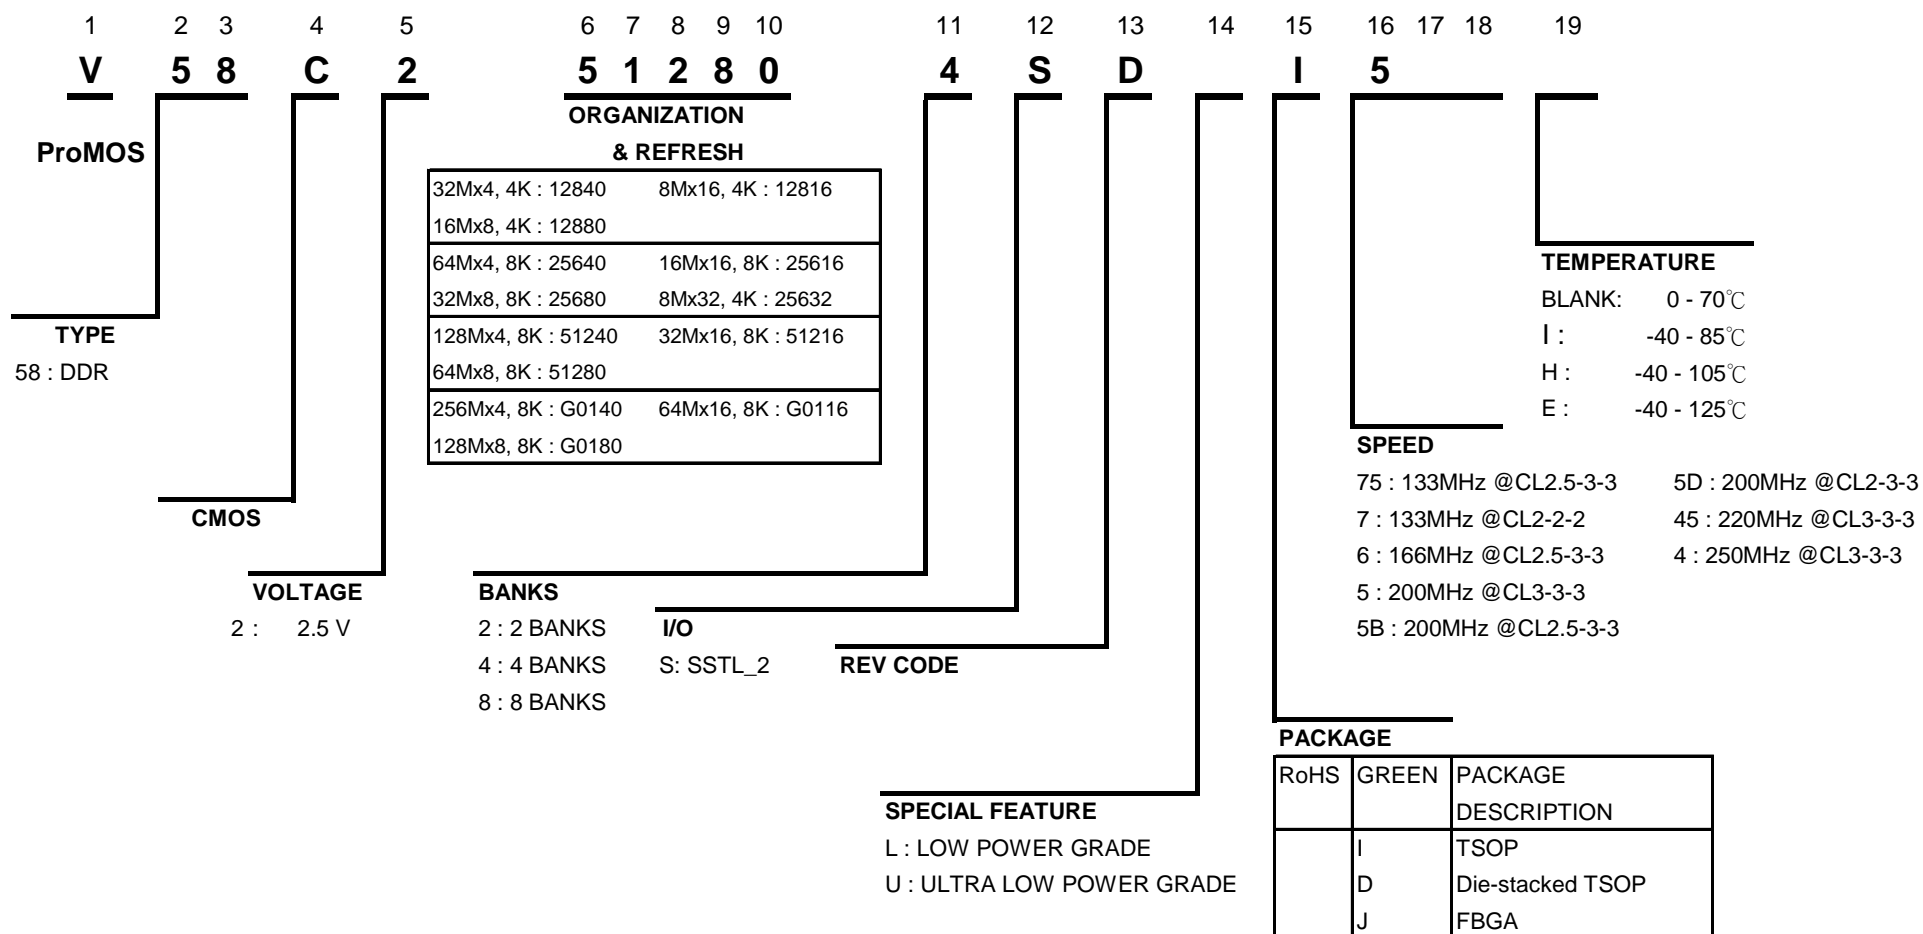

DDR3 Component Part Numbering

*GREEN: RoHS-compliant and Halogen-Free

DDR2 Component Part Numbering

*RoHS: Restriction of Hazardous Substances

DDR Component Part Numbering

*RoHS: Restriction of Hazardous Substances
*GREEN: RoHS-compliant and Halogen-Free

SDRAM Component Part Numbering

*GREEN: RoHS-compliant and Halogen-Free

Mobile SDR/DDR Component Part Numbering

*GREEN: RoHS-compliant and Halogen-Free

Flash MCP Part Numbering