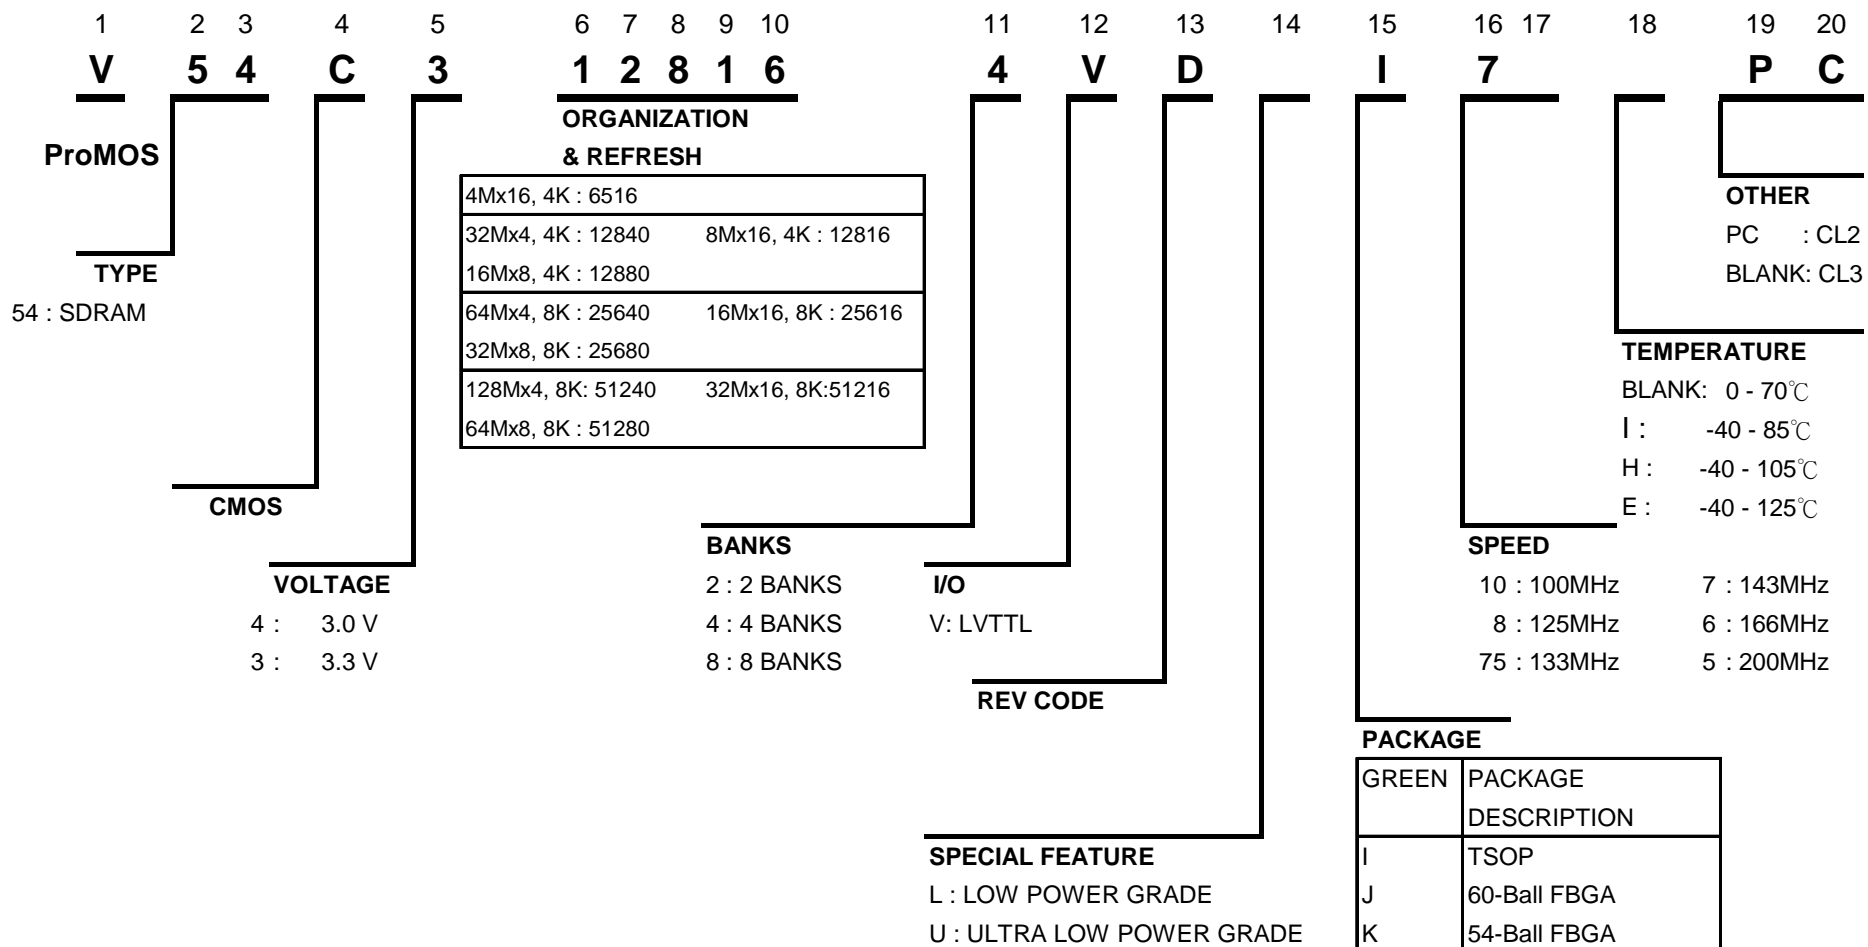

DDR3 Component Part Numbering

*GREEN: RoHS-compliant and Halogen-Free

DDR2 Component Part Numbering

*RoHS: Restriction of Hazardous Substances

DDR Component Part Numbering

*RoHS: Restriction of Hazardous Substances
*GREEN: RoHS-compliant and Halogen-Free

SDRAM Component Part Numbering

*GREEN: RoHS-compliant and Halogen-Free

Mobile SDR/DDR Component Part Numbering

*GREEN: RoHS-compliant and Halogen-Free

Flash MCP Part Numbering