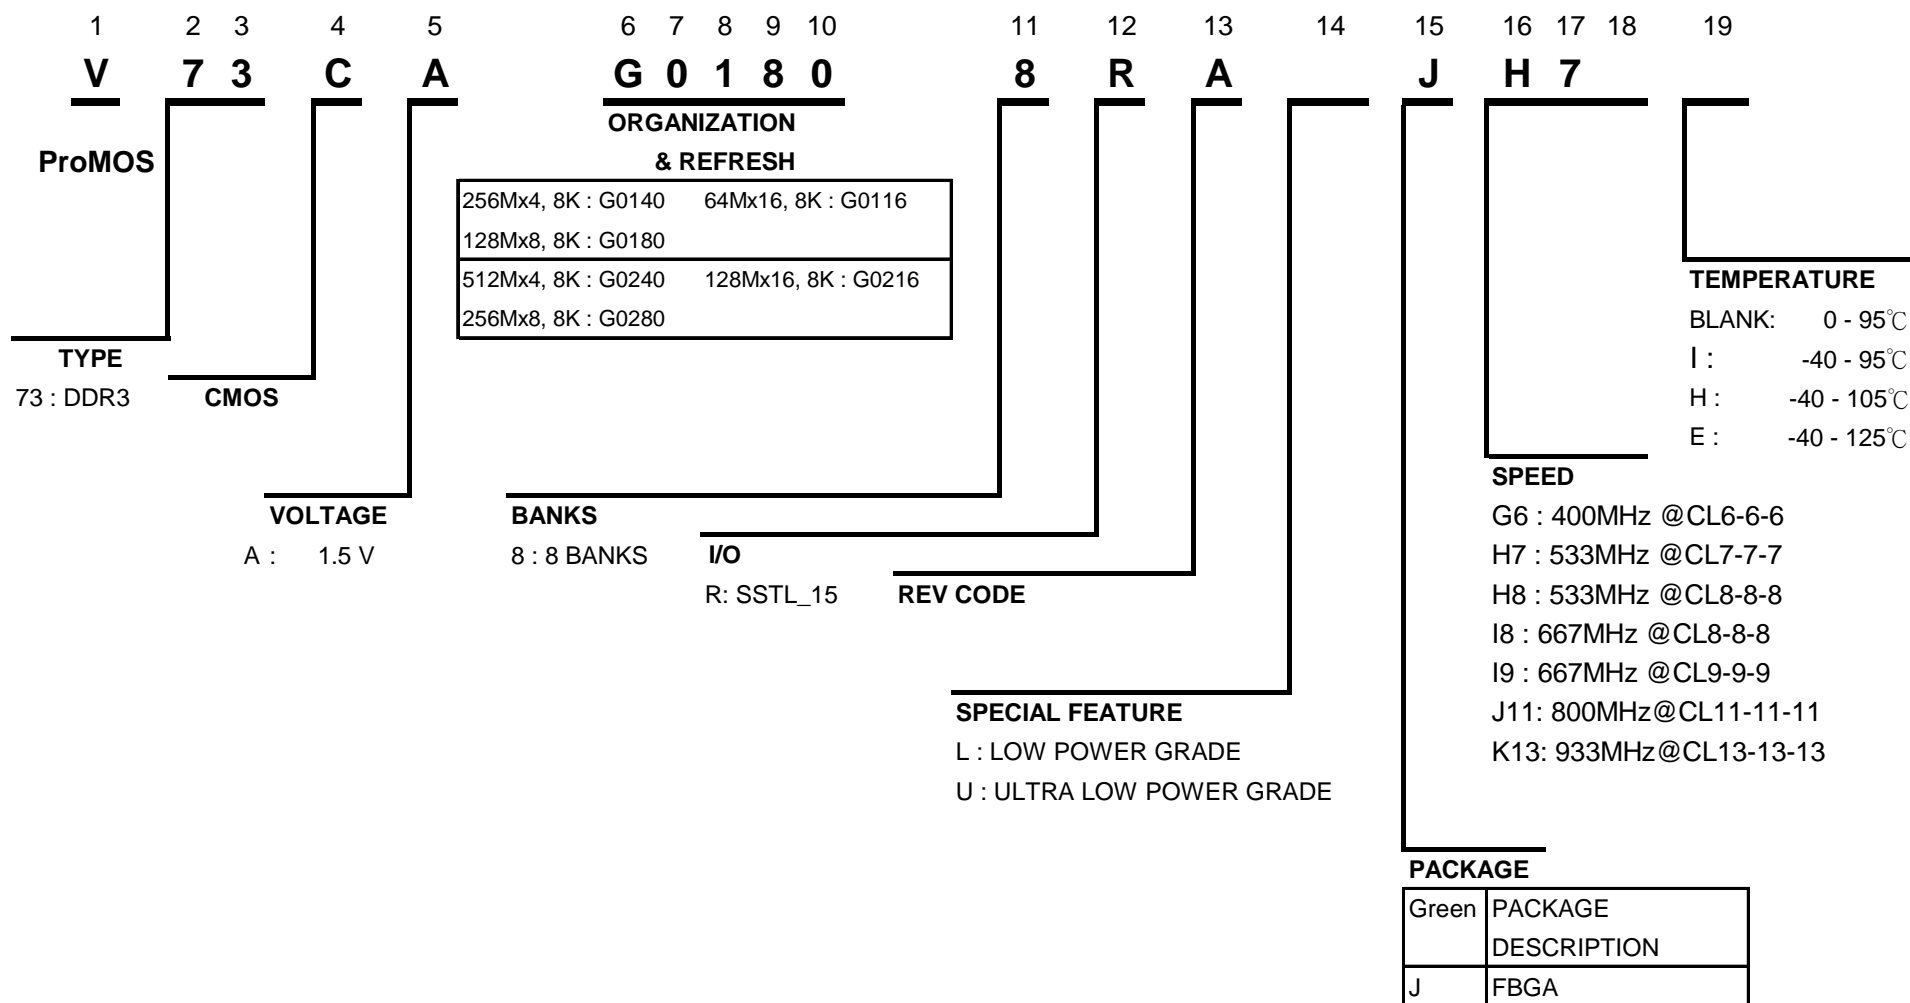

DDR3 Component Part Numbering

*GREEN: RoHS-compliant and Halogen-Free

DDR2 Component Part Numbering

*RoHS: Restriction of Hazardous Substances

DDR Component Part Numbering

*RoHS: Restriction of Hazardous Substances
*GREEN: RoHS-compliant and Halogen-Free

SDRAM Component Part Numbering

*GREEN: RoHS-compliant and Halogen-Free

Mobile SDR/DDR Component Part Numbering

*GREEN: RoHS-compliant and Halogen-Free

Flash MCP Part Numbering